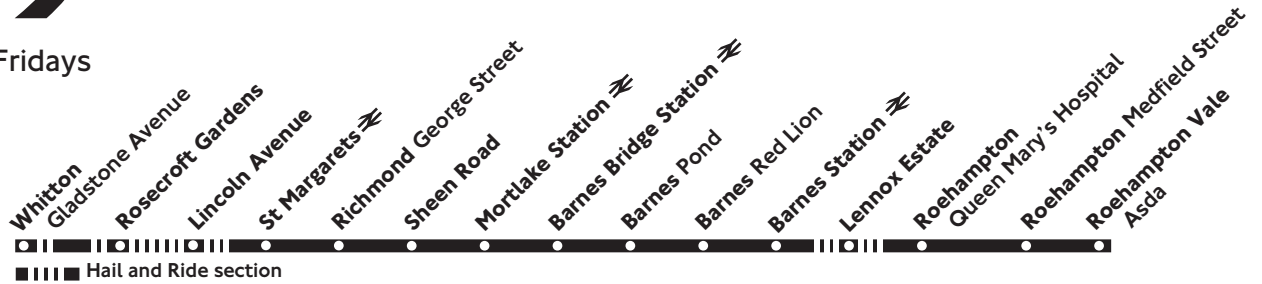

969

Whitton - Barnes - Roehampton Vale

Tuesdays and Fridays

Tuesday and Friday (including Good Friday)

Whitton Gladstone Avenue	1000
Whitton Lincoln Avenue	1006
St Margarets Station ➤	1012
Richmond George Street	1018
Mortlake Station ➤	1027
Barnes Bridge Station ➤	1034
Barnes Red Lion	1039
Barnes Common Upper Richard Road	1042
Lennox Estate Arabella Drive	1044
Roehampton Queen Mary's Hospital	1055
Roehampton Medfield Street	1057
Roehampton Vale Asda	1102

No service on other days or other Public Holidays

Operated by Abellio for London Buses 19.11.13_T969/1

969

Roehampton Vale - Barnes - Whitton

Tuesdays and Fridays

Tuesday and Friday (including Good Friday)

Roehampton Vale Asda	1315
Roehampton Medfield Street	1319
Roehampton Queen Mary's Hospital	1321
Barnes Common Upper Richmond Road	1324
Lennox Estate Arabella Drive	1326
Barnes Red Lion	1336
Barnes Bridge Station ⇌	1341
Mortlake Station ⇌	1348
Richmond Bus Station	1357
St Margarets Station ⇌	1403
Whitton Gladstone Avenue	1408
Whitton Lincoln Avenue	1414