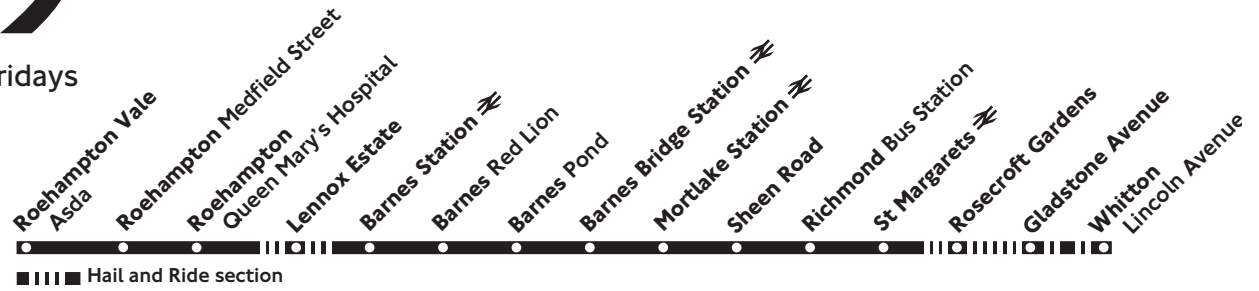

969

Whitton - Barnes - Roehampton Vale

Tuesdays and Fridays

Tuesday and Friday (including Good Friday)

Whitton Gladstone Avenue	1000
Whitton Lincoln Avenue	1006
St Margarets Station ➤	1012
Richmond George Street	1018
Mortlake Station ➤	1027
Barnes Bridge Station ➤	1034
Barnes Red Lion	1039
Barnes Common Upper Richard Road	1042
Lennox Estate Arabella Drive	1044
Roehampton Queen Mary's Hospital	1055
Roehampton Medfield Street	1057
Roehampton Vale Asda	1102

No service on other days or other Public Holidays

Operated by Abellio for London Buses 19.11.13_T969/1

969

Roehampton Vale - Barnes - Whitton

Tuesdays and Fridays

Tuesday and Friday (including Good Friday)

Roehampton Vale Asda	1315
Roehampton Medfield Street	1319
Roehampton Queen Mary's Hospital	1321
Barnes Common Upper Richmond Road	1324
Lennox Estate Arabella Drive	1326
Barnes Red Lion	1336
Barnes Bridge Station ⇌	1341
Mortlake Station ⇌	1348
Richmond Bus Station	1357
St Margarets Station ⇌	1403
Whitton Gladstone Avenue	1408
Whitton Lincoln Avenue	1414