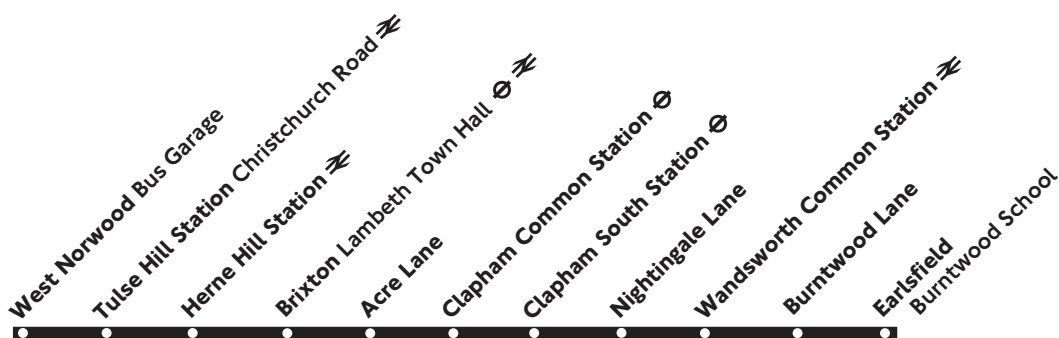

690

West Norwood - Clapham Common - Earlsfield

Monday to Friday
schooldays only

Monday - Friday

Schooldays only

West Norwood <i>Bus Garage</i>	0730	0731
West Norwood <i>Norwood Road/Robson Road</i>	0732	0733
Tulse Hill Station <i>Christchurch Road</i> ⇌	0735	0736
Herne Hill Station <i>Dulwich Road</i> ⇌	0745	0746
Brixton <i>Lambeth Town Hall</i>	0754	0755
Clapham Common Station ⊖	0759	0800
Clapham South Station ⊖	0803	0804
Wandsworth Common Station ⇌	0807	0808
Earlsfield <i>Burntwood School</i>	0817	0818

No service on Saturday, Sunday or School and Public Holidays

Operated by Arriva London for London Buses 4.9.17_T690/1

690

Earlsfield - Clapham Common - West Norwood

Monday to Friday
schooldays only

Monday

Schooldays only

Earlsfield <i>Burntwood School</i>	1505	1510
Wandsworth Common Station ⇌	1512	1517
Clapham South Station ⊖	1518	1523
Clapham Common Station ⊖	1524	1529
Brixton <i>Lambeth Town Hall</i>	1533	1538
Herne Hill Station ⇌	1539	1544
Tulse Hill Station ⇌	1545	1550
West Norwood <i>Norwood Road/Robson Road</i>	1547	1552
West Norwood <i>Bus Garage</i>	1550	1555

Tuesday, Wednesday, Thursday and Friday

Schooldays only

Earlsfield <i>Burntwood School</i>	1505	1605
Wandsworth Common Station ⇌	1512	1612
Clapham South Station ⊖	1518	1618
Clapham Common Station ⊖	1524	1624
Brixton <i>Lambeth Town Hall</i>	1533	1633
Herne Hill Station ⇌	1539	1639
Tulse Hill Station ⇌	1545	1645
West Norwood <i>Norwood Road/Robson Road</i>	1547	1647
West Norwood <i>Bus Garage</i>	1550	1650