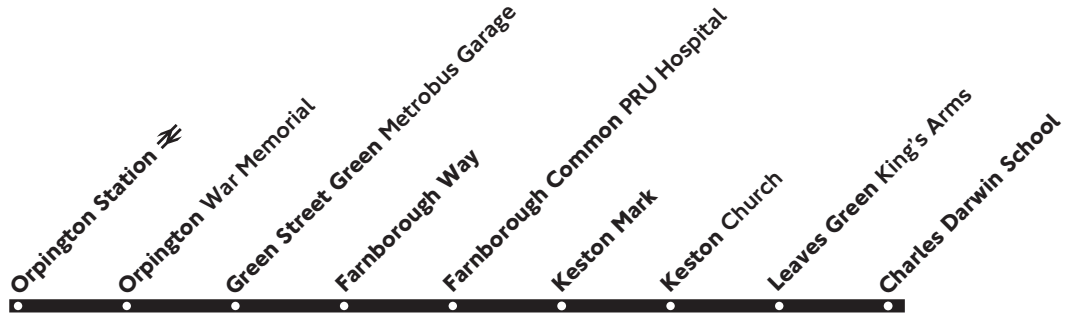

684

Mondays to Fridays
Schooldays only

Orpington - Farnborough - Charles Darwin School

Monday - Friday

Schooldays only

Orpington Station	0730
Orpington War Memorial	0733
Green Street Green Metrobus Garage	0742
Farnborough Way	0746
Farnborough Common PRU Hospital	0751
Keston Mark	0759
Keston Church	0804
Leaves Green King's Arms	0806
Charles Darwin School	0814

No service on Saturday, Sunday or School and Public Holidays

Operated by Go-Ahead London for London Buses 4.9.17_T684/1

684

Mondays to Fridays
Schooldays only

Charles Darwin School - Farnborough - Orpington