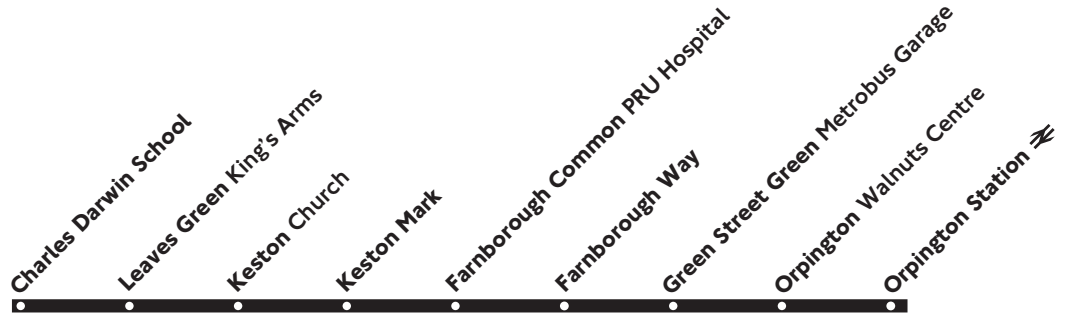

684

Mondays to Fridays
Schooldays only

Orpington - Farnborough - Charles Darwin School

Monday - Friday

Schooldays only

Orpington Station	0730
Orpington War Memorial	0733
Green Street Green Metrobus Garage	0742
Farnborough Way	0746
Farnborough Common PRU Hospital	0751
Keston Mark	0759
Keston Church	0804
Leaves Green King's Arms	0806
Charles Darwin School	0814

No service on Saturday, Sunday or School and Public Holidays

Operated by Go-Ahead London for London Buses 4.9.17_T684/1

684

Mondays to Fridays
Schooldays only

Charles Darwin School - Farnborough - Orpington

Monday - Friday

Schooldays only

Charles Darwin School	1513
Leaves Green <i>King's Arms</i>	1519
Keston Church	1521
Keston Mark	1526
Farnborough Common <i>PRU Hospital</i>	1530
Farnborough Way	1534
Green Street Green <i>Metrobus Garage</i>	1538
Orpington <i>Walnuts Centre</i>	1546
Orpington Station	1552