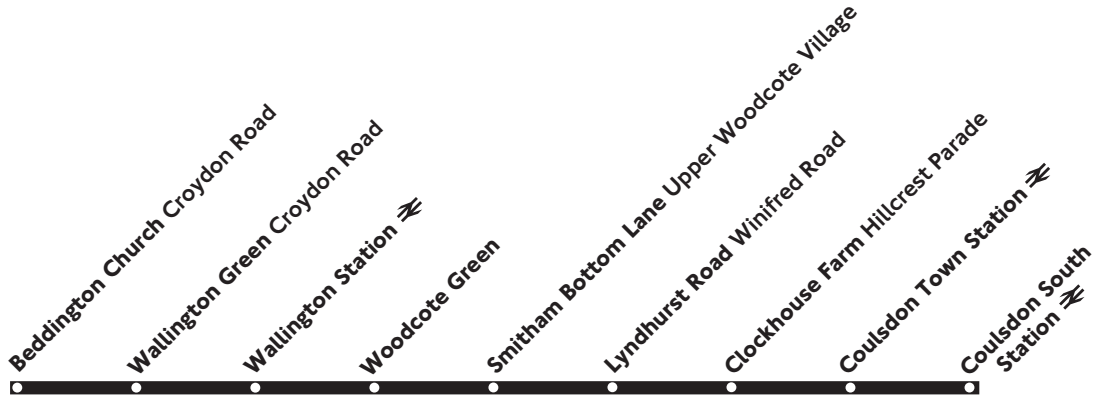

633

Coulsdon South - Wallington - Beddington

Mondays to Fridays
Schooldays only

Monday - Friday

Schooldays only

Coulsdon South Station ➔	0728
Lyndhurst Road <i>Winifred Road</i>	0737
Clockhouse Farm <i>Hillcrest Parade</i>	0742
Smitham Bottom Lane <i>Upper Woodcote Village</i>	0749
Woodcote Green	0754
Wallington Station ➔	0800
Wallington Green <i>Croydon Road</i>	0803
Beddington Church <i>Croydon Road</i>	0807

No service on Saturday, Sunday, School or Public Holidays

Operated by Quality Line for London Buses

11.4.16_T633/1

633

Beddington - Wallington - Coulsdon South

Mondays to Fridays
Schooldays only

Monday - Friday Schooldays only

Beddington Church <i>Croydon Road</i>	1520
Wallington Green <i>Croydon Road</i>	1523
Wallington Station	1528
Woodcote Green	1535
Smitham Bottom Lane <i>Upper Woodcote Village</i>	1540
Lyndhurst Road <i>Winifred Road</i>	1548
Clockhouse Farm <i>Hillcrest Parade</i>	1551
Coulsdon South Station	1558