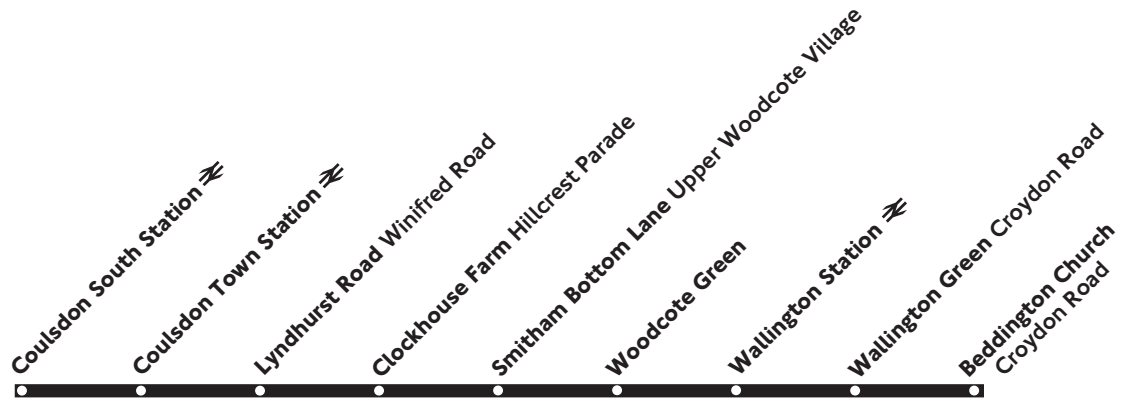

633

Coulsdon South - Wallington - Beddington

Mondays to Fridays
Schooldays only

Monday - Friday

Schooldays only

Coulsdon South Station ➔	0728
Lyndhurst Road <i>Winifred Road</i>	0737
Clockhouse Farm <i>Hillcrest Parade</i>	0742
Smitham Bottom Lane <i>Upper Woodcote Village</i>	0749
Woodcote Green	0754
Wallington Station ➔	0800
Wallington Green <i>Croydon Road</i>	0803
Beddington Church <i>Croydon Road</i>	0807

No service on Saturday, Sunday, School or Public Holidays

Operated by Quality Line for London Buses

11.4.16_T633/1

633

Beddington - Wallington - Coulsdon South

Mondays to Fridays
Schooldays only

Monday - Friday Schooldays only

Beddington Church <i>Croydon Road</i>	1520
Wallington Green <i>Croydon Road</i>	1523
Wallington Station	1528
Woodcote Green	1535
Smitham Bottom Lane <i>Upper Woodcote Village</i>	1540
Lyndhurst Road <i>Winifred Road</i>	1548
Clockhouse Farm <i>Hillcrest Parade</i>	1551
Coulsdon South Station	1558

No service on Saturday, Sunday, School or Public Holidays

Operated by Quality Line for London Buses 11.4.16_T633/2

Post in stop 14187