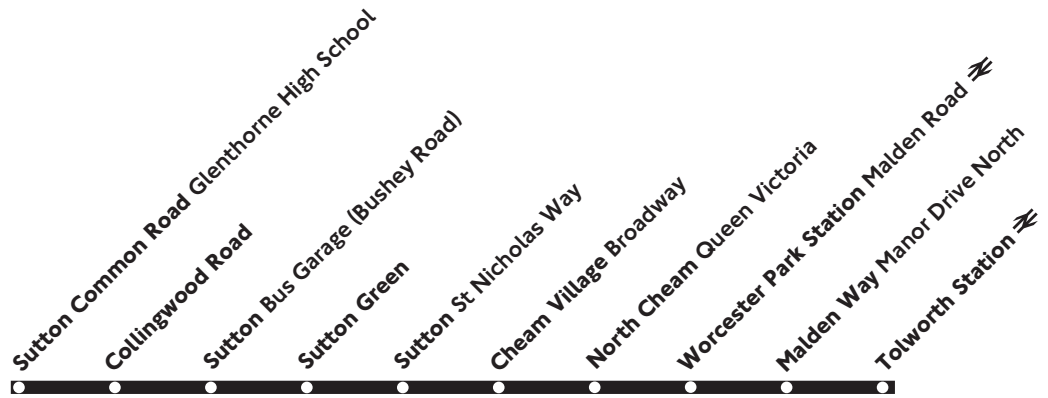

613

Glenthorne High School - Sutton - Tolworth

Mondays to Fridays
Schooldays only

Monday - Friday

Schooldays only

Sutton Common Road <i>Glenthorne High School</i>	1520
Sutton Green	1528
Sutton Head Post Office	1536
Cheam Village <i>Broadway</i>	1545
North Cheam <i>Queen Victoria</i>	1552
Worcester Park Station <i>Malden Road</i> ⇌	1600
Malden Way <i>Manor Drive North</i>	1608
Tolworth Station ⇌	1614

No service on Saturday, Sunday or School and Public Holidays

Operated by London United for London Buses 4.9.17(A)_T613/2

Post at 29767