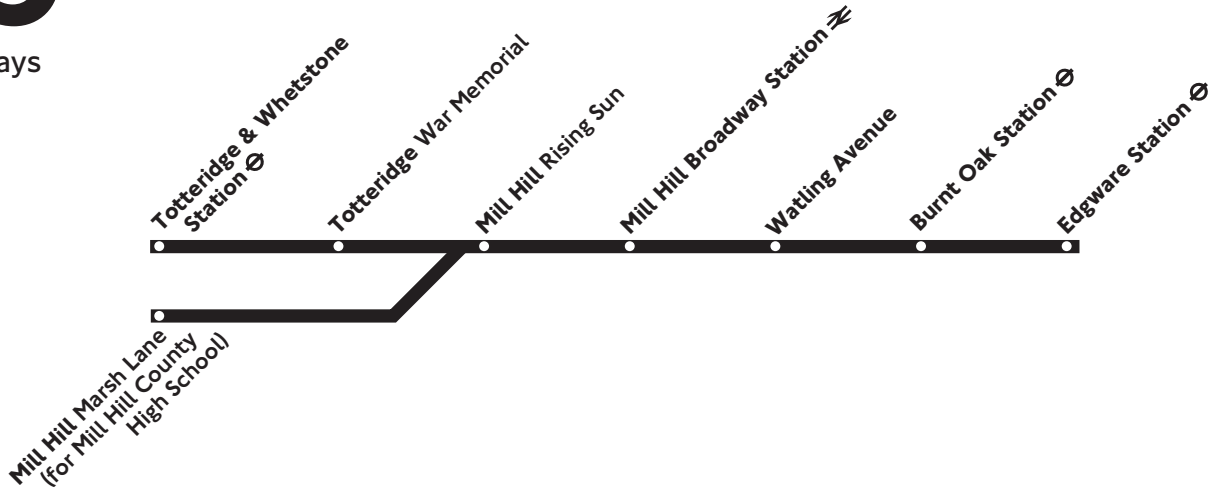

605

Edgware - Mill Hill - Totteridge

Mondays to Fridays
Schooldays only

Monday - Friday

Schooldays only

Edgware Station	0735	---
Burnt Oak Station	0744	0756
Mill Hill Broadway Station	0753	0805
Mill Hill <i>Marsh Lane</i>	0802	0814
Totteridge <i>War Memorial</i>	---	0823
Totteridge & Whetstone	---	0828

No service on Saturday, Sunday or School and Public Holidays

Operated by Sullivan Buses for London Buses 4.9.17_T605/1

605

Totteridge - Mill Hill - Edgware

Mondays to Fridays
Schooldays only

Monday - Friday

Schooldays only

Totteridge & Whetstone Station ⓪	1515	---
Totteridge War Memorial	1519	---
Mill Hill Marsh Lane	↓	1540
Mill Hill Rising Sun	1525	1542
Mill Hill Broadway Station ⇨	1537	1554
Burnt Oak Station ⓪	1545	1602
Edgware Station ⓪	---	1612