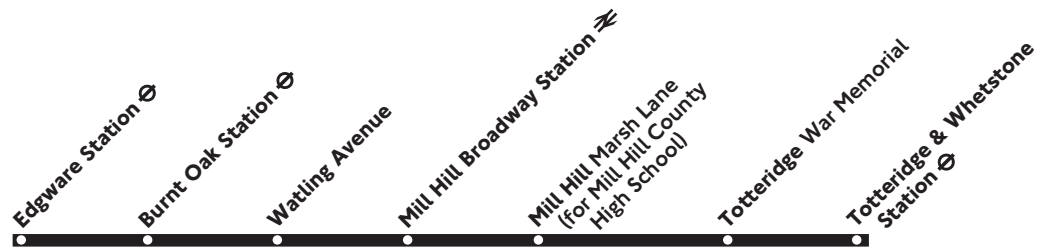

605

Edgware - Mill Hill - Totteridge

Mondays to Fridays
Schooldays only

Monday - Friday

Schooldays only

Edgware Station	0735	---
Burnt Oak Station	0744	0756
Mill Hill Broadway Station	0753	0805
Mill Hill <i>Marsh Lane</i>	0802	0814
Totteridge <i>War Memorial</i>	---	0823
Totteridge & Whetstone	---	0828

No service on Saturday, Sunday or School and Public Holidays

Operated by Sullivan Buses for London Buses 4.9.17_T605/1

605

Totteridge - Mill Hill - Edgware

Mondays to Fridays
Schooldays only

Monday - Friday