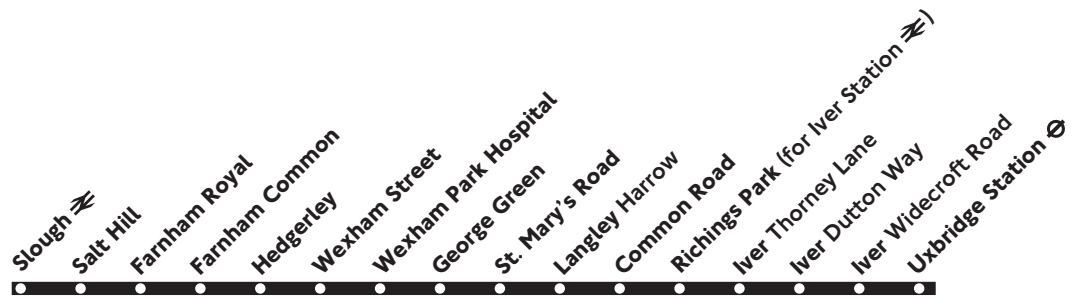

A Saturday service runs between Langley and Slough. Please contact operator for details

No service on Sunday or Public Holidays

Route 583 is operated on behalf of Buckinghamshire County Council

Operated by Redline Buses (01296 426786) 19.5.16_T583/1

583

Slough - Hedgerley - Langley - Uxbridge

Mondays to Fridays

TfL Bus Passes, Travelcards, Saver Tickets and Oyster Cards are not accepted on this service.

Monday - Friday

Slough Wellington Street	0845	1110	1430	1705
Salt Hill Three Tuns		1116	1436	1717
Farnham Royal The Pump		1125	1445	1729
Farnham Common Foresters Arms		1127	1447	1732
Hedgerley Stevenson Road		1132	1452	1738
Stoke Poges Pennylets Green		1137	1457	1743
Wexham Street The Stag	0858	1139	1459	1745
Wexham Park Hospital	0900	1141	1501	1747
George Green Blinco Lane	0907	1146	1506	---
Langley The Harrow	0917	1153	1513	---
Langley Common Road/High Street	0919			---
Richings Park Thorney Lane South (for Iver Station)	0927	1200	1520	---
Iver Dutton Way , Tower House	0933	1204	1524	---
Iver Widecroft Road , Croft House	0936	1209	1529	---
Iver Lane Church	0939	1212	1532	---
Uxbridge Belmont Road	0949	1220	1540	---

A Saturday service runs between Slough and Langley. Please contact operator for details

No service on Sunday or Public Holidays

Route 583 is operated on behalf of Buckinghamshire County Council

Operated by Redline Buses (01296 426786) 19.5.16_T583/2