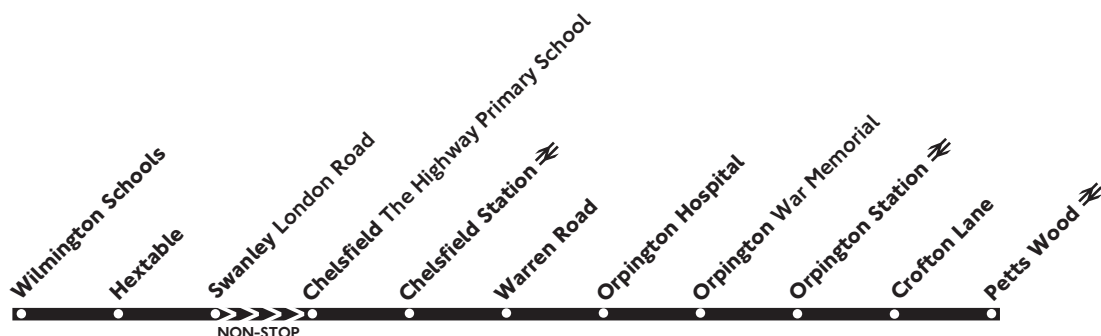

476

Wilmington Schools - Orpington - Petts Wood

Mondays to Fridays
Schooldays only

TfL Bus Passes, Travelcards, Saver Tickets and Oyster pay as you go are not accepted on this service.

Cash fares may differ from those charged on other local bus services.

Monday, Tuesday, Thursday and Friday

Schooldays only

Wilmington Grammar School for Girls <i>Common Lane</i>	1537
Wilmington Grammar School for Boys <i>grounds</i>	1544
Barn Elm Lane <i>Capel Place</i>	1549
Hextable <i>Furness School</i>	1556
Swanley <i>Swanley Lane/Homefield Close</i>	1601
Swanley <i>High Street</i>	1605
Swanley <i>London Road/Rogers Court</i>	1607
Chelsfield <i>The Highway Primary School</i>	1623
Sevenoaks Road <i>Crescent Way</i>	1626
Orpington Hospital <i>Sevenoaks Road</i>	1628
Orpington <i>War Memorial</i>	1630
Orpington Station <i>Station Road</i> ⇌	1634
Crofton Lane <i>Crofton Road</i>	1636
Crofton Lane <i>Crofton School</i>	1639
Petts Wood Station <i>Queensway</i> ⇌	1642

Wednesday

Schooldays only

Wilmington Grammar School for Girls <i>Common Lane</i>	1435
Wilmington Grammar School for Boys <i>grounds</i>	1440
Barn Elm Lane <i>Capel Place</i>	1443
Hextable <i>Furness School</i>	1445
Swanley <i>Swanley Lane/Homefield Close</i>	1449
Swanley <i>High Street</i>	1452
Swanley <i>London Road/Rogers Court</i>	1454
Chelsfield <i>The Highway Primary School</i>	1510
Sevenoaks Road <i>Crescent Way</i>	1512
Orpington Hospital <i>Sevenoaks Road</i>	1514
Orpington <i>War Memorial</i>	1516
Orpington Station <i>Station Road</i> ⇌	1519
Crofton Lane <i>Crofton Road</i>	1521
Crofton Lane <i>Crofton School</i>	1524
Petts Wood Station <i>Queensway</i> ⇌	1527

No service on Saturday, Sunday or Public Holidays

Operated by go-coach hire limited (01732 469800) 6.6.16_T476/2

Do not post