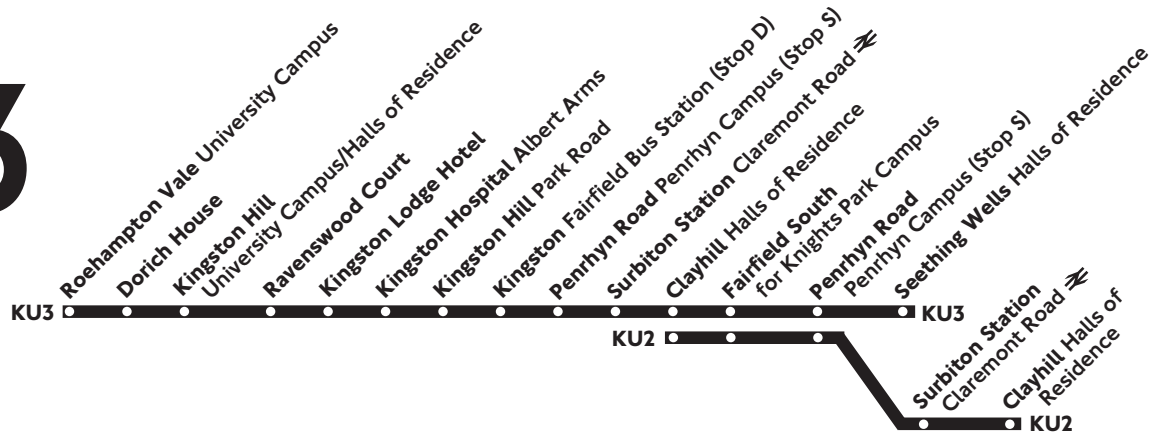

No service on Saturday, Sunday, University or Public Holidays

Later journeys on Route KU2 operate in the opposite direction, from stops on the other side of the road

Operated by United Motor Coaches (020 8400 8400) for Kingston University 9.1.17_TKU2/2

Post in stops
27379, BP2731

KU2

Clayhill - Kingston University - Clayhill (circular) (KU2) Roehampton Vale - Surbiton - Seething Wells (KU3) (Kingston University inter-site feeder services)

Mondays to Fridays
during University terms

KU3

Monday to Friday
evenings during
University terms

Monday-Friday (9 January to 7 April and 24 April to 23 June 2017 inclusive)

Clayhill Halls of Residence	1415	1445	1515	1545	1610	1635	1700	1725	1750	1815
Fairfield South for Knights Park Campus	1422	1452	1522	1552	1617	1642	1707	1732	1757	1822
Penrhyn Road Penrhyn Campus (Stop S)	1425	1455	1525	1555	1620	1645	1710	1735	1800	1825
Surbiton Station Claremont Road	1431	1501	1531	1601	1626	1651	1716	1741	1806	1831
Clayhill Halls of Residence	1435	1505	1537	1607	1632	1657	1722	1747	1812	1837
	KU3	KU3	KU3	KU3	KU3					
Roehampton Vale University Campus	---	1925	2035	2140	---					
Kingston Hill University Campus	---	1935	2045	2150	2240					
Kingston Fairfield Bus Station (Stop D)	---	1942	2052	2157	2247					
Penrhyn Road Penrhyn Campus (Stop S)	---	1945	2055	2200	2250					
Surbiton Station Claremont Road	---	1947	2057	2202	2252					
Clayhill Halls of Residence										
		arrive								
		depart								
Fairfield South for Knights Park Campus	1847	2004	2109	2214	2304					
Penrhyn Road Penrhyn Campus (Stop S)	1850	2006	2111	2216	2306					
Seething Wells Halls of Residence	1855	2011	2116	2221	2311					

No service on Saturday, Sunday or University and Public Holidays

Earlier journeys on Route KU2 operate on Monday-Friday in the opposite direction, from stops on the other side of the road

Operated by United Motor Coaches (020 8400 8400) for Kingston University 9.1.17_TKU2/1