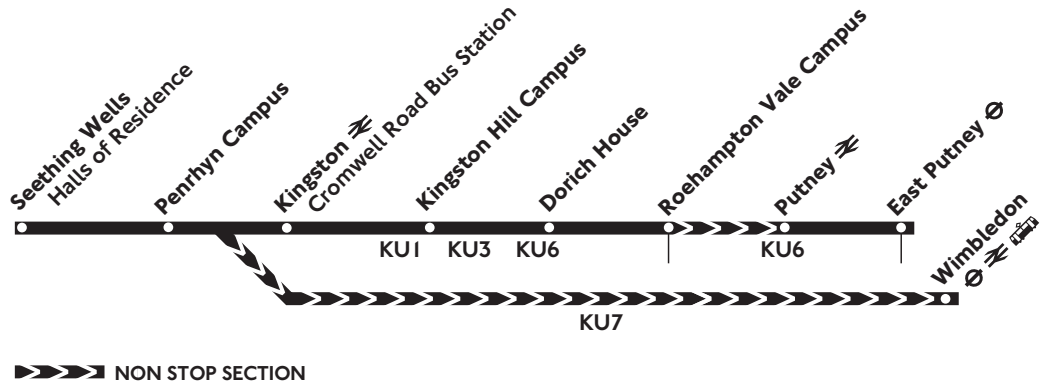

## Seething Wells - Kingston - Roehampton Vale (Kingston University inter-site services)

# KU3

Monday to Friday  
evenings during  
University terms

Includes afternoon buses to Putney and Wimbledon.

### Monday-Friday (9 January to 7 April and 24 April to 23 June 2017 inclusive)

	KU1	KU6	KU1	KU7	KU1	KU6	KU1	KU1	KU6	KU1	KU1	KU1	KU1
Wimbledon Worple Road	---	---	---	0815	---	---	---	---	---	---	---	---	---
East Putney Station	---	0754	---	---	0839	---	---	---	0924	---	---	---	Then
Putney Station Upper Richmond Road	---	0755	---	---	0840	---	---	---	0925	---	---	---	every
Roehampton Vale University Campus	0750	0805	0820	---	0835	0850	0905	0920	0935	0950	1005	1020	15
Kingston Hill University Campus	0755	0810	0825	---	0840	0855	0910	0925	0940	0955	1010	1025	minutes
Kingston Fairfield Road Bus Station	0806	0821	0836	---	0851	0906	0921	0936	0951	1006	1021	1036	until
Penrhyn Road Penrhyn Campus (Stop S)	0810	0825	0840	0845	0855	0910	0925	0940	0955	1010	1025	1040	1855
Seething Wells Halls of Residence	0815	0830	0845	0850	0900	0915	0930	0945	1000	1015	1030	1045	1900
	<b>KU3</b>	<b>KU1</b>	<b>KU3</b>	<b>KU3</b>	<b>KU3</b>	<b>KU3</b>							
Roehampton Vale University Campus	---	1850	1925	2035	2140	---							
Kingston Hill University Campus	---	1855	1935	2045	2150	2240							
Kingston Fairfield Road Bus Station	---	1906	1942	2052	2157	2247							
Penrhyn Road Penrhyn Campus (Stop S)	---	1910	1945	2055	2200	2250							
Surbiton Station Clarendon Road	---	---	1947	2057	2202	2252							
Clayhill Halls of Residence arrive	---	---	1951	2101	2206	2256							
Clayhill Halls of Residence depart	1840	---	2000	2105	2210	2300							
Fairfield South for Knights Park Campus	1847	---	2004	2109	2214	2304							
Penrhyn Road Penrhyn Campus (Stop S)	1850	1910	2006	2111	2216	2306							
Seething Wells Halls of Residence	1855	1915	2011	2116	2221	2311							