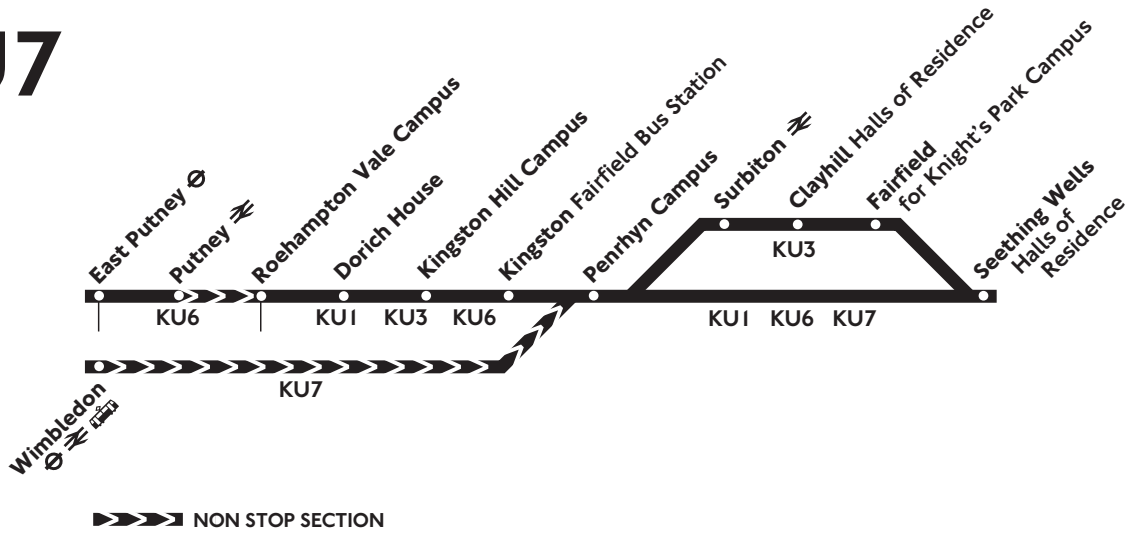

## Roehampton Vale - Kingston - Seething Wells (Kingston University inter-site services)

# KU6•KU7

Mondays to Fridays  
during University terms

# KU3

Monday to Friday  
evenings during  
University terms