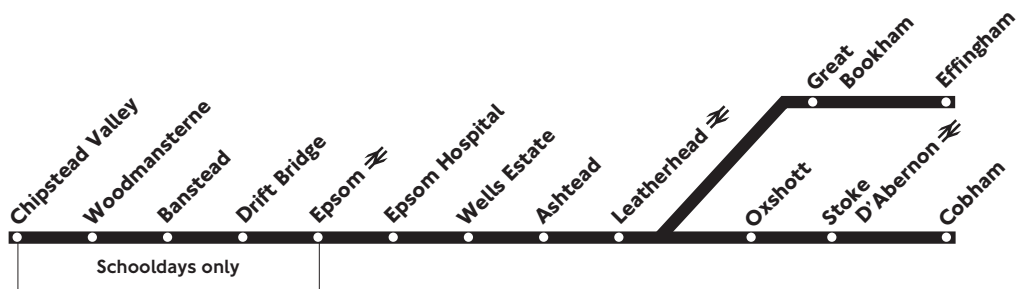

## Chipstead Valley - Epsom - Cobham/Effingham

TfL Bus Passes, Travelcards, Saver Tickets and Oyster pay as you go are not accepted on this service.