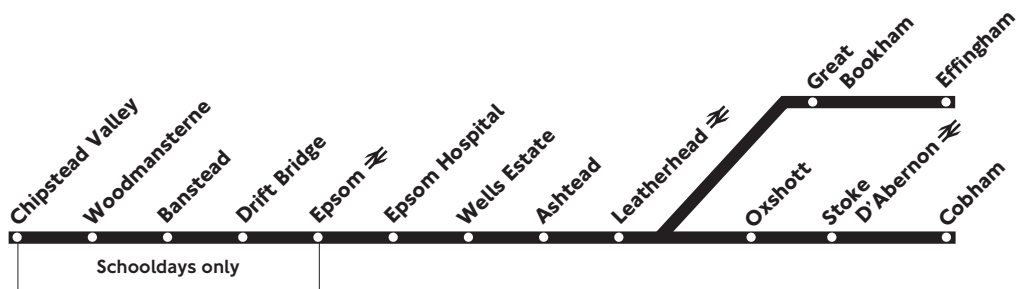

408

Mondays to Fridays

Chipstead Valley - Epsom - Cobham/Effingham

TfL Bus Passes, Travelcards, Saver Tickets and Oyster pay as you go are not accepted on this service.

Monday - Friday

		SD	NSD							SD	NSD		
Chipstead Valley Rectory Lane	---	0715	---	---	---	---	---	---	---	---	---	---	---
Woodmansterne Post Office	---	0722	---	---	---	---	---	---	---	---	---	---	---
Banstead Marks & Spencer	---	0732	---	---	---	---	---	---	---	---	---	---	---
Drift Bridge Hotel	---	0738	---	---	---	---	---	---	---	---	---	---	---
Epsom High Street	---	0752	---	---	---	---	---	---	---	---	---	---	---
Epsom Station ⇌	0635	↓	0800	0930	1020	1120	1220	1320	1405	1510	1540	1745	1915
Epsom Hospital Dorking Road	0639	0800	0806	0934	1024	1124	1224	1324	1409	1514	1544	1749	1919
Wells Estate	0642	0805	0809	0937	1027	1127	1227	1327	1412	1517	1547	1752	1922
Ashtead The Street	0647	0813	0816	0942	1032	1132	1232	1332	1417	1522	1552	1757	---
Leatherhead Road Grange Road	0650	0819	0820	0945	1035	1135	1235	1335	1420	1525	1555	1800	---
Leatherhead Leret Way	0654	0825	0825	0949	1039	1139	1239	1339	1424	1529	1559	1804	---
Leatherhead Station ⇌	0655	0829	0829	0950	1040	1140	1240	1340	1425	1530	1600	1805	---
Leatherhead Levett Road	↓	↓	↓	0954	↓	1144	↓	1343	↓	↓	↓	↓	---
Kingston Road All Saints School	0658	0831	0831	0957	1043	1147	1243	1347	1428	1533	1603	1808	---
Woodbridge Tesco	0659	0832	0832	0958	1044	1148	1244	1348	1429	1534	1604	1809	---
Oxshott Oakshade Road	0704	0841	0841	↓	1049	↓	1249	↓	1434	1539	1609	1814	---
Cobham & Stoke D'Abernon Station ⇌	0710	0847	0847	↓	1055	↓	1255	↓	1440	1545	1615	1820	---
Cobham Waitrose	0717	0855	0855	↓	1102	↓	1302	↓	1447	1552	1622	1827	---
Cobham Sainsbury's	0719	0900	0900	↓	1104	↓	1304	↓	1449	1555	1625	1829	---
Leatherhead North Street	---	---	---	1003	---	1153	---	1353	---	---	---	---	---
Great Bookham Rayleigh House	---	---	---	1010	---	1200	---	1400	---	---	---	---	---
Effingham Woodlands Road	---	---	---	1014	---	1204	---	1404	---	---	---	---	---
Effingham Crossroads	---	---	---	1015	---	1205	---	1405	---	---	---	---	---

No service on Saturday, Sunday or Public Holidays

NSD - Not schooldays SD - Schooldays only

Route 408 is operated on behalf of Surrey County Council

Operated by Quality Line (01372 731727)

5.9.16_T408/1

Do not post Chipstead Valley to Epsom High Street