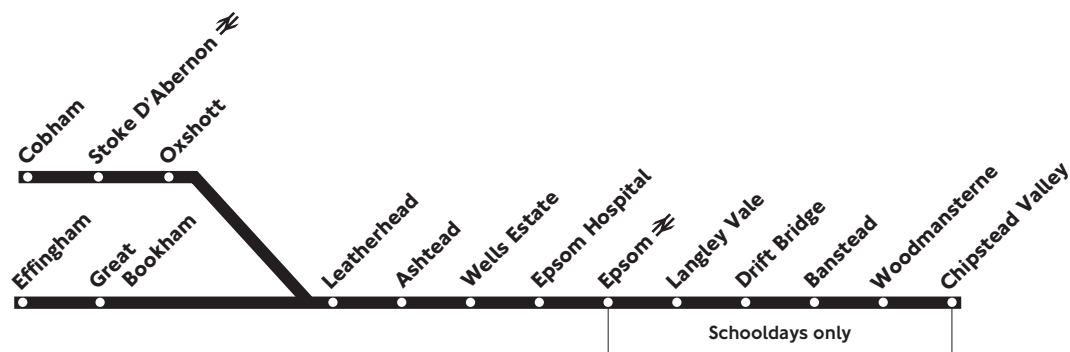

408

Mondays to Fridays

Effingham/Cobham - Epsom - Chipstead Valley

TfL Bus Passes, Travelcards, Saver Tickets and Oyster pay as you go are not accepted on this service.

Monday - Friday

	SD	NSD						NSD	SD				
Effingham Crossroads	---	---	---	1020	---	1210	---	1410	---	---	---	---	
Effingham Woodlands Road	---	---	---	1024	---	1214	---	1414	---	---	---	---	
Great Bookham Rayleigh House	---	---	---	1027	---	1217	---	1417	---	---	---	---	
Leatherhead North Street	---	---	---	1034	---	1224	---	1424	---	---	---	---	
Cobham Sainsbury's	---	0720	0730	0930	↓	1110	↓	1310	↓	1450	1500	1630	1830
Cobham High Street	---	0723	0733	0932	↓	1112	↓	1312	↓	1452	1502	1632	1832
Cobham & Stoke D'Abernon Station ⇄	---	0732	0740	0939	↓	1119	↓	1319	↓	1459	1509	1637	1837
Oxshott Oakshade Road	---	0740	0745	0944	↓	1124	↓	1324	↓	1504	1514	1644	1844
Woodbridge Tesco	---	0747	0752	0949	1039	1129	1229	1329	1429	1509	1519	1649	1849
Kingston Road All Saints School	---	0748	0753	0950	1040	1130	1230	1330	1430	1511	1521	1650	1850
Leatherhead Levett Road	---	↓	↓	↓	1044	↓	1234	↓	1434	↓	↓	↓	↓
Leatherhead Leret Way	---	0756	0801	0954	1049	1134	1239	1334	1439	1514	1524	1654	1854
Leatherhead Road Grange Road	---	0802	0806	0957	1052	1137	1242	1337	1442	1522	1530	1657	1857
Ashtead The Street	---	0809	0813	1000	1055	1140	1245	1340	1445	1525	1535	1700	1900
Wells Estate	0645	0817	0819	1005	1100	1145	1250	1345	1450	1530	1540	1705	1905
Epsom Hospital Dorking Road	0648	0823	0823	1009	1104	1149	1254	1349	1454	1534	1544	1709	1909
Epsom Clock Tower ⇄	0652	0828	0828	1013	1108	1153	1258	1353	1458	1539	1549	1713	1913
Epsom Station ⇄	---	0829	0829	1014	1109	1154	1259	1354	1459	---	↓	1714	1914
Langley Vale Harding Road	---	---	---	---	---	---	---	---	---	---	1600	---	---
Drift Bridge Hotel	---	---	---	---	---	---	---	---	---	---	1611	---	---
Banstead Marks & Spencer	---	---	---	---	---	---	---	---	---	---	1618	---	---
Woodmansterne Post Office	---	---	---	---	---	---	---	---	---	---	1622	---	---
Chipstead Valley Rectory Lane	---	---	---	---	---	---	---	---	---	---	1627	---	---

No service on Saturday, Sunday or Public Holidays

NSD - Not schooldays SD - Schooldays only

Route 408 is operated on behalf of Surrey County Council

Operated by Quality Line (01372 731727)

5.9.16_T408/2

Do not post Epsom Clock Tower to Chipstead Valley