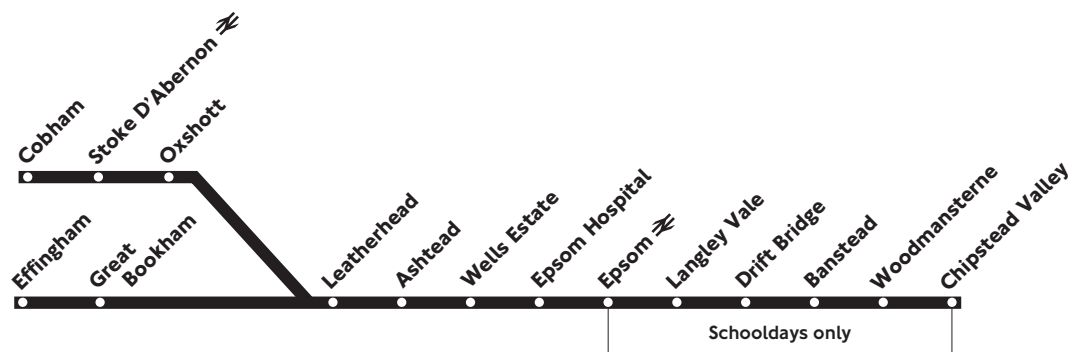

408

Mondays to Fridays

Effingham/Cobham - Epsom - Chipstead Valley

TfL Bus Passes, Travelcards, Saver Tickets and Oyster pay as you go are not accepted on this service.

Monday - Friday

	SD	NSD						NSD	SD				
Effingham Crossroads	---	---	---	1020	---	1210	---	1410	---	---	---	---	
Effingham Woodlands Road	---	---	---	1024	---	1214	---	1414	---	---	---	---	
Great Bookham Rayleigh House	---	---	---	1027	---	1217	---	1417	---	---	---	---	
Leatherhead North Street	---	---	---	1034	---	1224	---	1424	---	---	---	---	
Cobham Sainsbury's	---	0720	0730	0930	↓	1110	↓	1310	↓	1450	1500	1630	1830
Cobham High Street	---	0723	0733	0932	↓	1112	↓	1312	↓	1452	1502	1632	1832
Cobham & Stoke D'Abernon Station ⇌	---	0732	0740	0939	↓	1119	↓	1319	↓	1459	1509	1637	1837
Oxshott Oakshade Road	---	0740	0745	0944	↓	1124	↓	1324	↓	1504	1514	1644	1844
Woodbridge Tesco	---	0747	0752	0949	1039	1129	1229	1329	1429	1509	1519	1649	1849
Kingston Road All Saints School	---	0748	0753	0950	1040	1130	1230	1330	1430	1511	1521	1650	1850
Leatherhead Levett Road	---	↓	↓	↓	1044	↓	1234	↓	1434	↓	↓	↓	↓
Leatherhead Leret Way	---	0756	0801	0954	1049	1134	1239	1334	1439	1514	1524	1654	1854
Leatherhead Road Grange Road	---	0802	0806	0957	1052	1137	1242	1337	1442	1522	1530	1657	1857
Ashtead The Street	---	0809	0813	1000	1055	1140	1245	1340	1445	1525	1535	1700	1900
Wells Estate	0645	0817	0819	1005	1100	1145	1250	1345	1450	1530	1540	1705	1905
Epsom Hospital Dorking Road	0648	0823	0823	1009	1104	1149	1254	1349	1454	1534	1544	1709	1909
Epsom Clock Tower ⇌	0652	0828	0828	1013	1108	1153	1258	1353	1458	1539	1549	1713	1913
Epsom Station ⇌	---	0829	0829	1014	1109	1154	1259	1354	1459	---	↓	1714	1914
Langley Vale Harding Road	---	---	---	---	---	---	---	---	---	---	1600	---	---
Drift Bridge Hotel	---	---	---	---	---	---	---	---	---	---	1611	---	---
Banstead Marks & Spencer	---	---	---	---	---	---	---	---	---	---	1618	---	---
Woodmansterne Post Office	---	---	---	---	---	---	---	---	---	---	1622	---	---
Chipstead Valley Rectory Lane	---	---	---	---	---	---	---	---	---	---	1627	---	---

No service on Saturday, Sunday or Public Holidays

NSD - Not schooldays SD - Schooldays only

Route 408 is operated on behalf of Surrey County Council

Operated by Quality Line (01372 731727)

5.9.16_T408/2

Do not post Epsom Clock Tower to Chipstead Valley